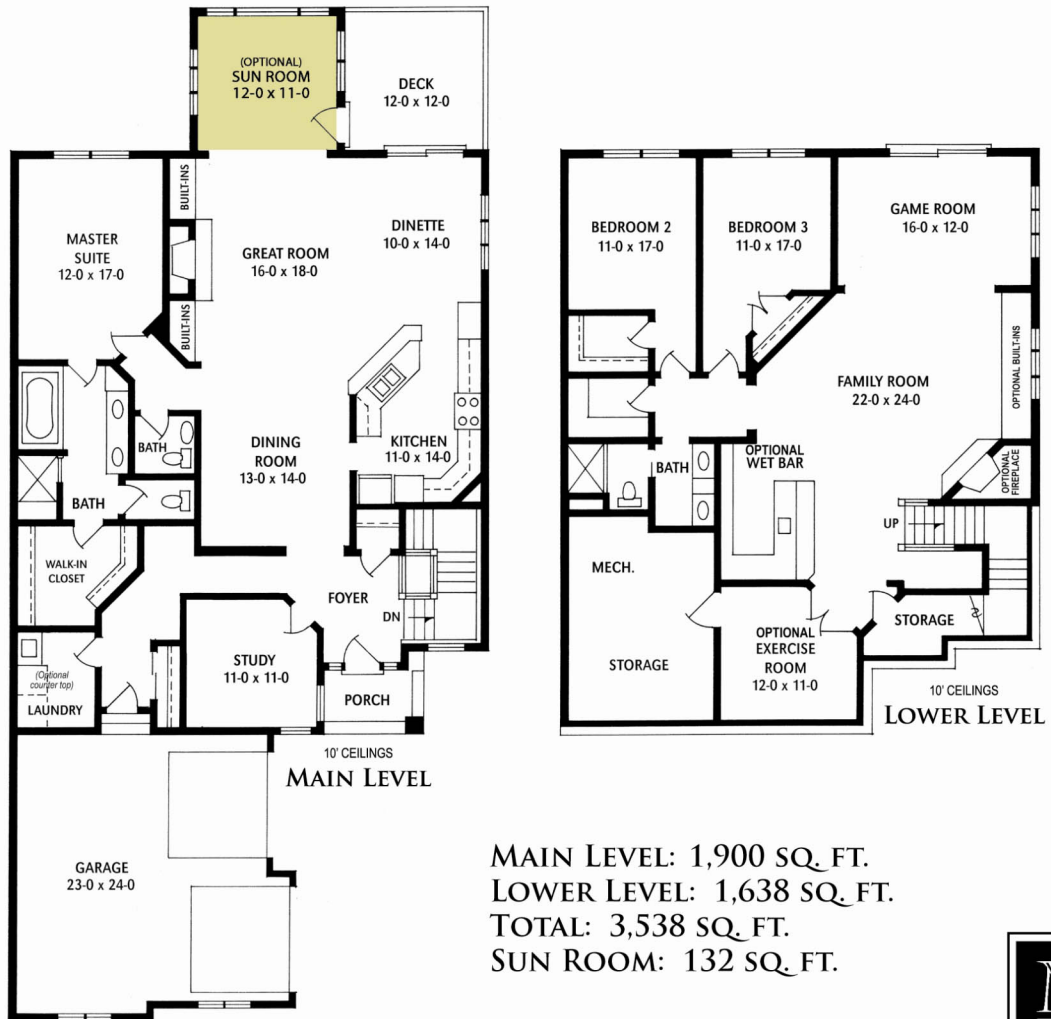

THE BARTELO

THE BARTELO

MAIN LEVEL: 1,900 SQ. FT.
 LOWER LEVEL: 1,638 SQ. FT.
 TOTAL: 3,538 SQ. FT.
 SUN ROOM: 132 SQ. FT.

WWW.LIVEATBELLANTE.COM • 952-435-5522

All plans and elevations are artists concepts only and should not be relied upon as representation of a completed home. Room sizes are approximate and floor plans may vary per elevation. McWilliams & Associates reserves the right to change listed prices, plans and specifications without notice. Please contact your salesperson for current information. Copyright 2006 © McWilliams & Associates